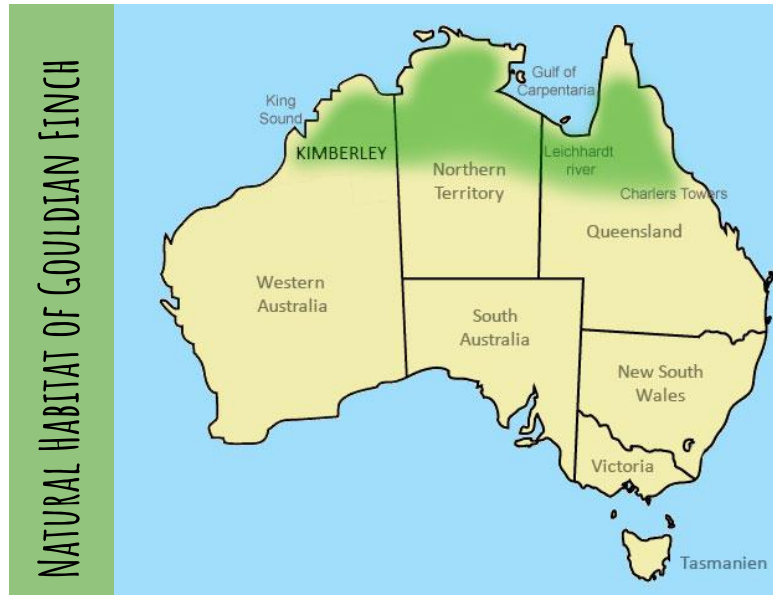

Gouldian Finch

FUN FACTS

- Common Name: Gouldian Finch
- Scientific Name: *Erythrura gouldiae*
- Status: Endangered
- Diet: Most of the year, their diets consist of ripe or partially ripe grass seeds; however, during mating season, their diets consist of mainly insects.
- Mating season: January-April
- Length: 12-14cm
- Lifespan: 6-8 years

Gouldian Finches are not often found far away from water because they have to drink several times per day. They frequently inhabit the edges of mangroves, thickets, and trees of the savannahs. When it is not the mating season, the Gouldian Finches migrate, in large flocks, to coastal areas. They return inland during the rainy season to breed.